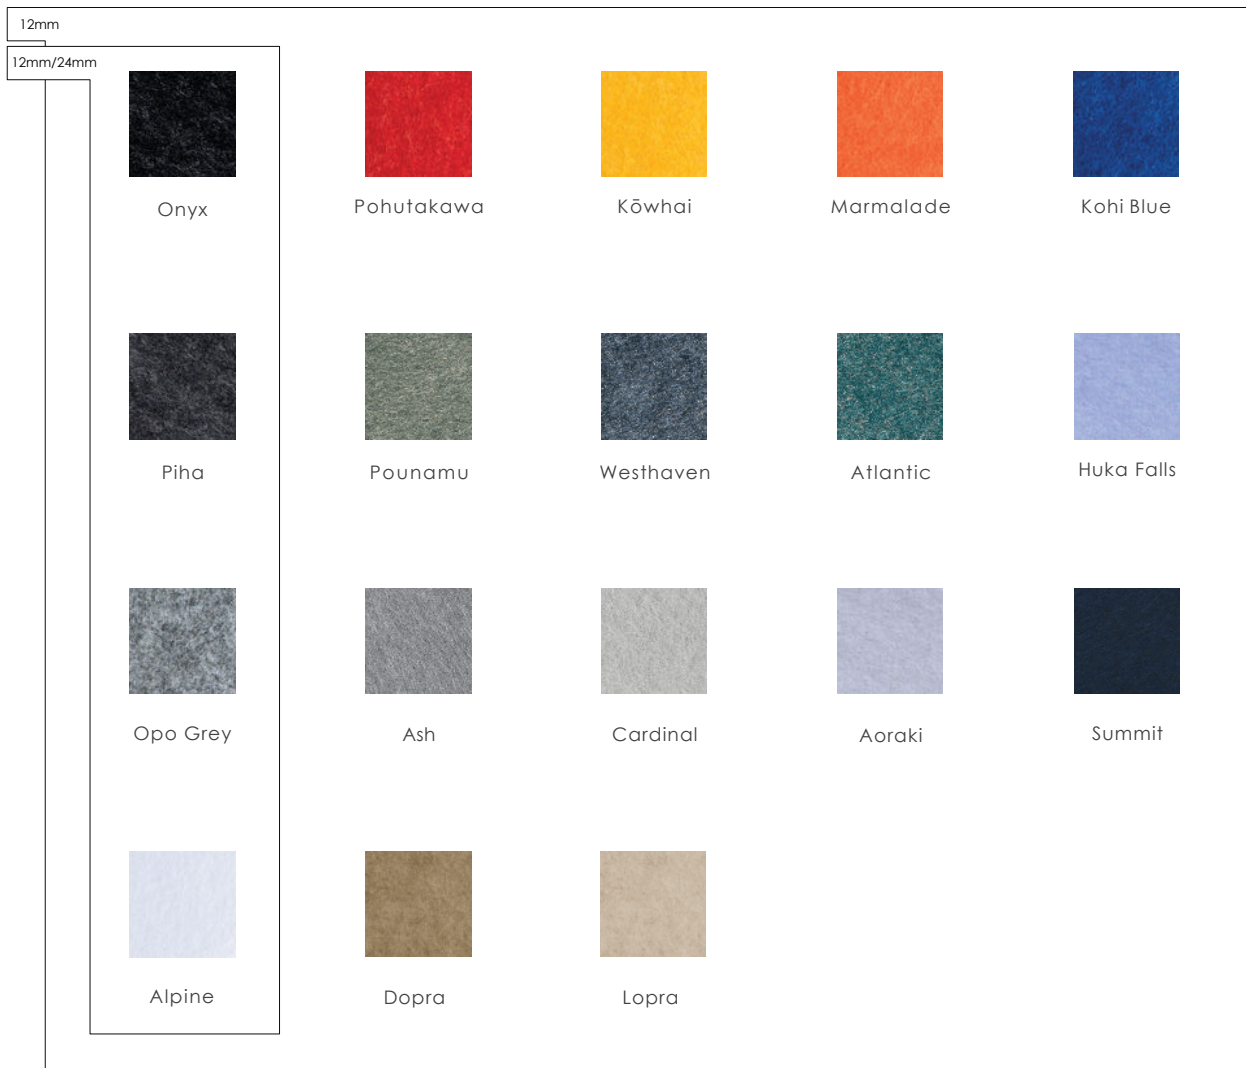

# Colourways

---

## Dopra

Acacia 132

Acacia 142

Aged Ash 212

Aged Ash 222

Aged Ash 232

Blue Gum 312

Blue Gum 322

Cuban 412

Cuban 432

Pine 512

Pine 532

Tasmanian Oak 612

Tasmanian Oak 622

Walnut 832

---